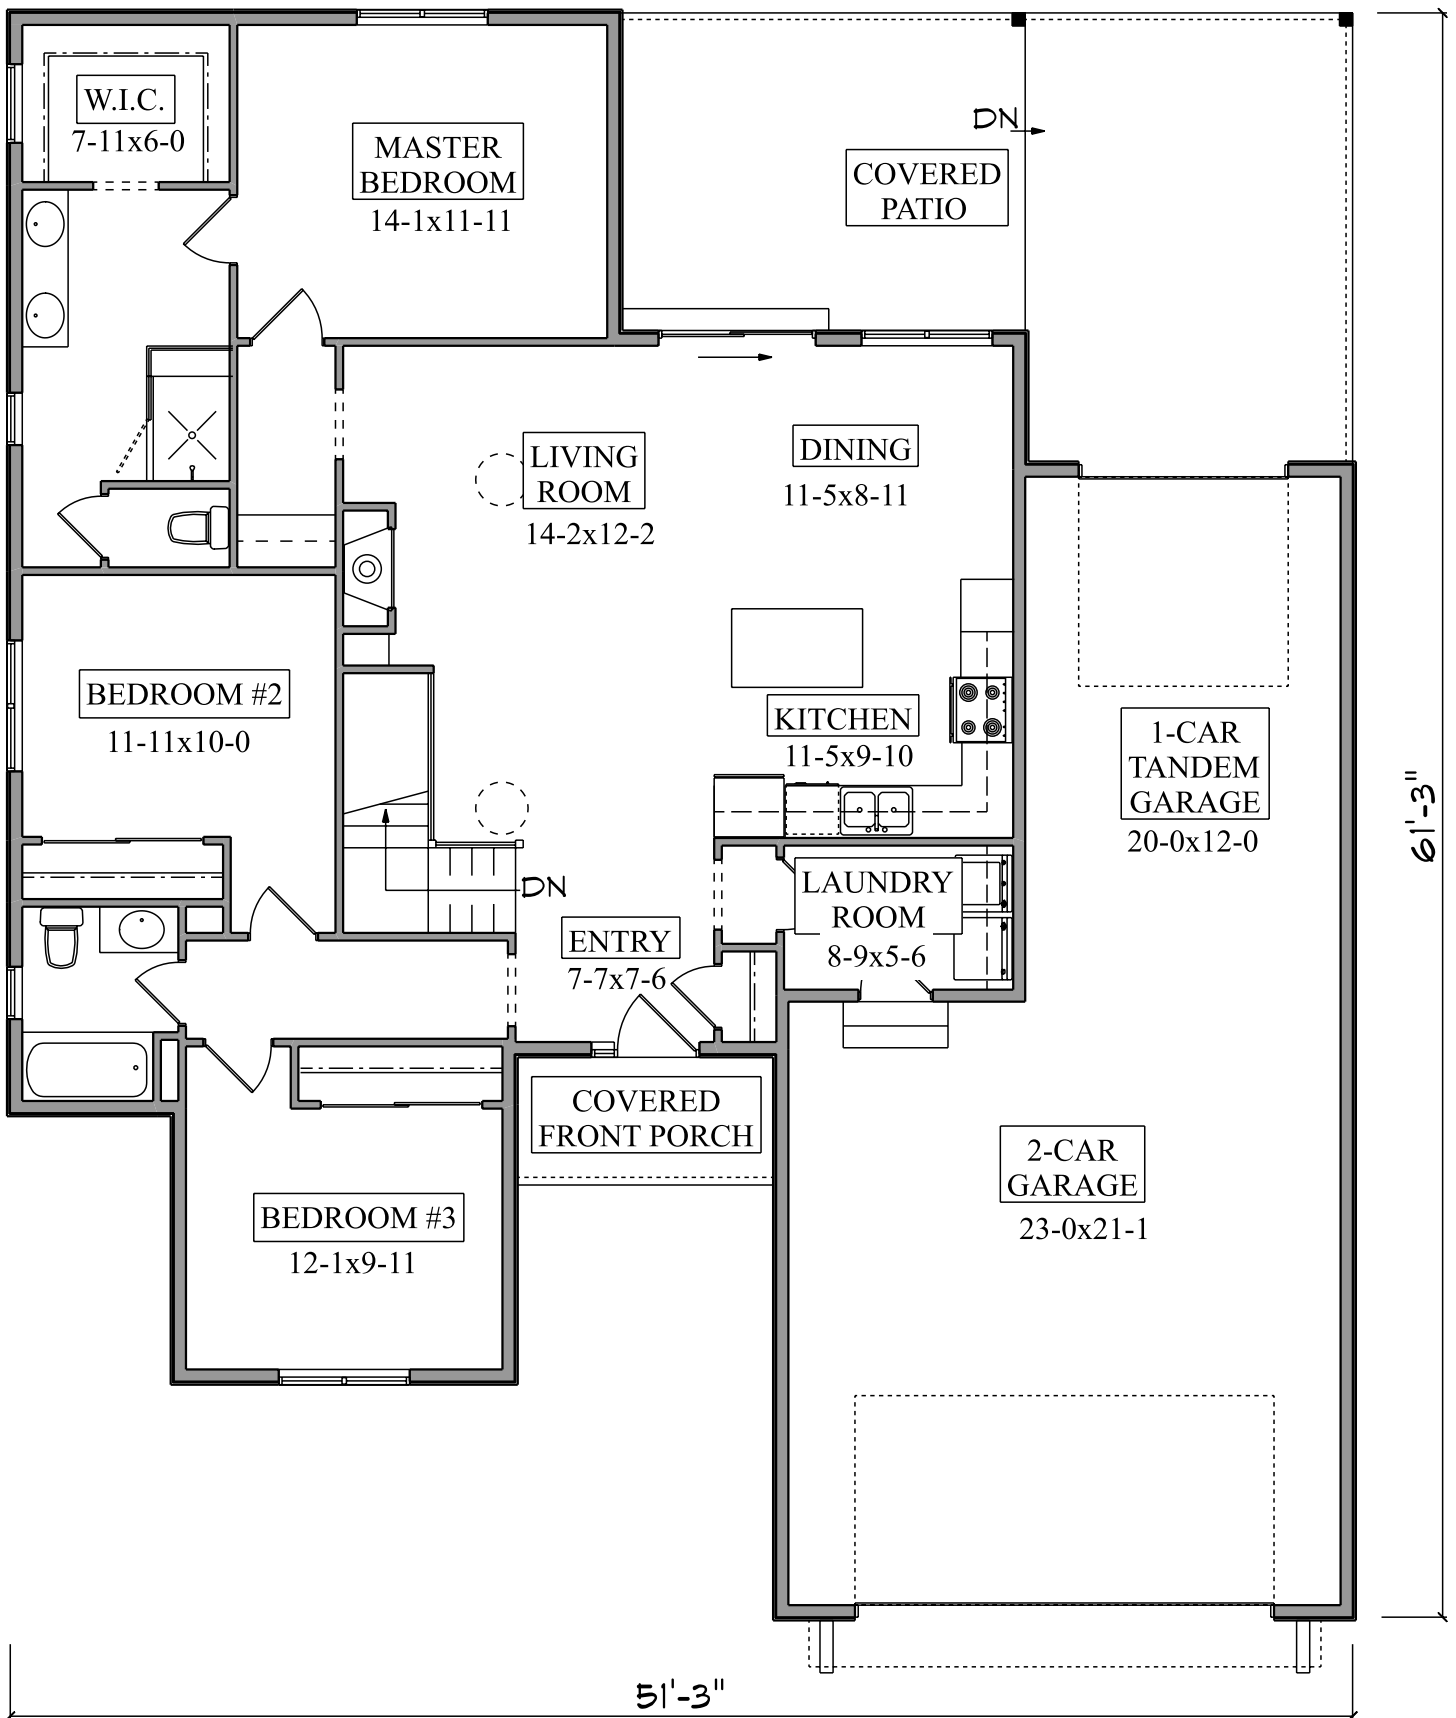

*The Mountain*

**HOMES**  
Community Lifestyle Builders

**MAIN FLOOR PLAN**  
 1,509 FinSqFt

**LOWER FLOOR PLAN**  
1,213 FinSqFt