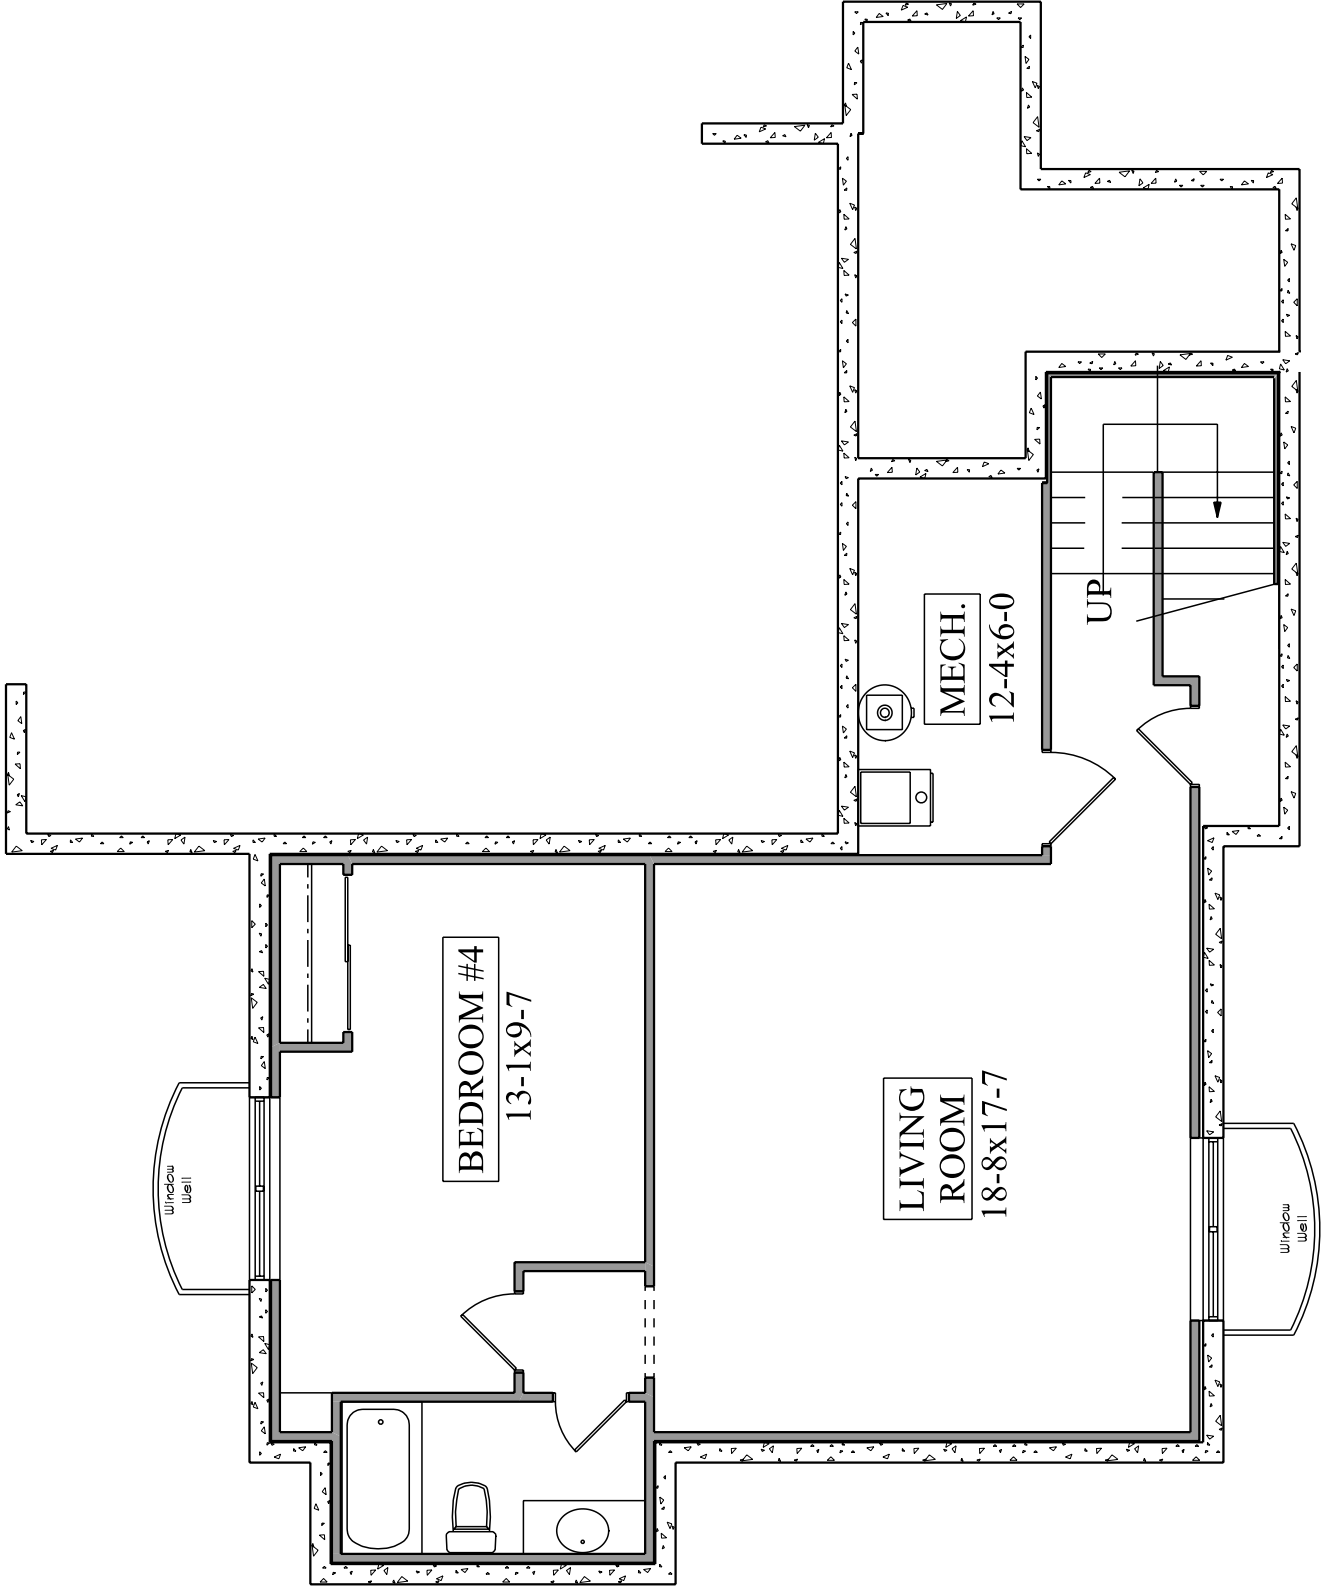

The Knox

HOMES
Community Lifestyle Builders

MAIN FLOOR PLAN
922 FinSqFt

UPPER FLOOR PLAN

1059 FinSqFt

LOWER FLOOR PLAN
735 FinSqFt