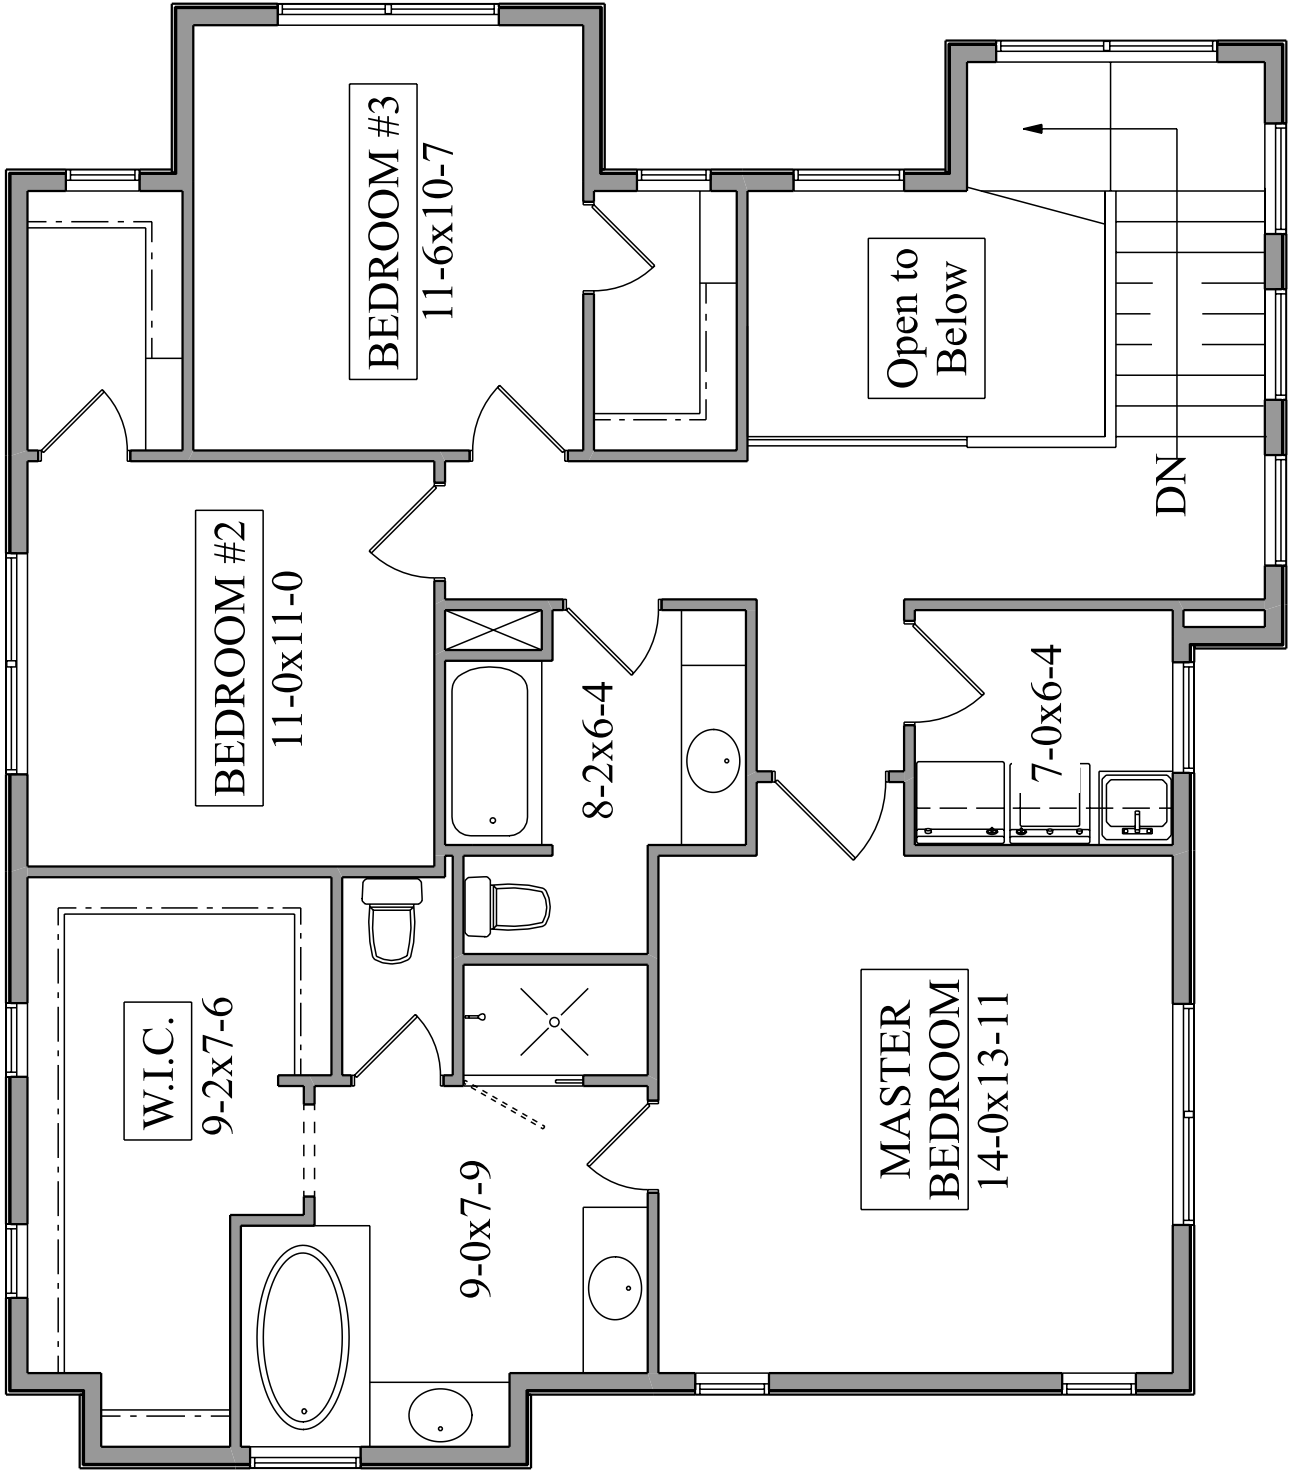

The Knox

HOMES
Community Lifestyle Builders

MAIN FLOOR PLAN
922 FinSqFt

UPPER FLOOR PLAN

1059 FinSqFt

LOWER FLOOR PLAN
735 FinSqFt