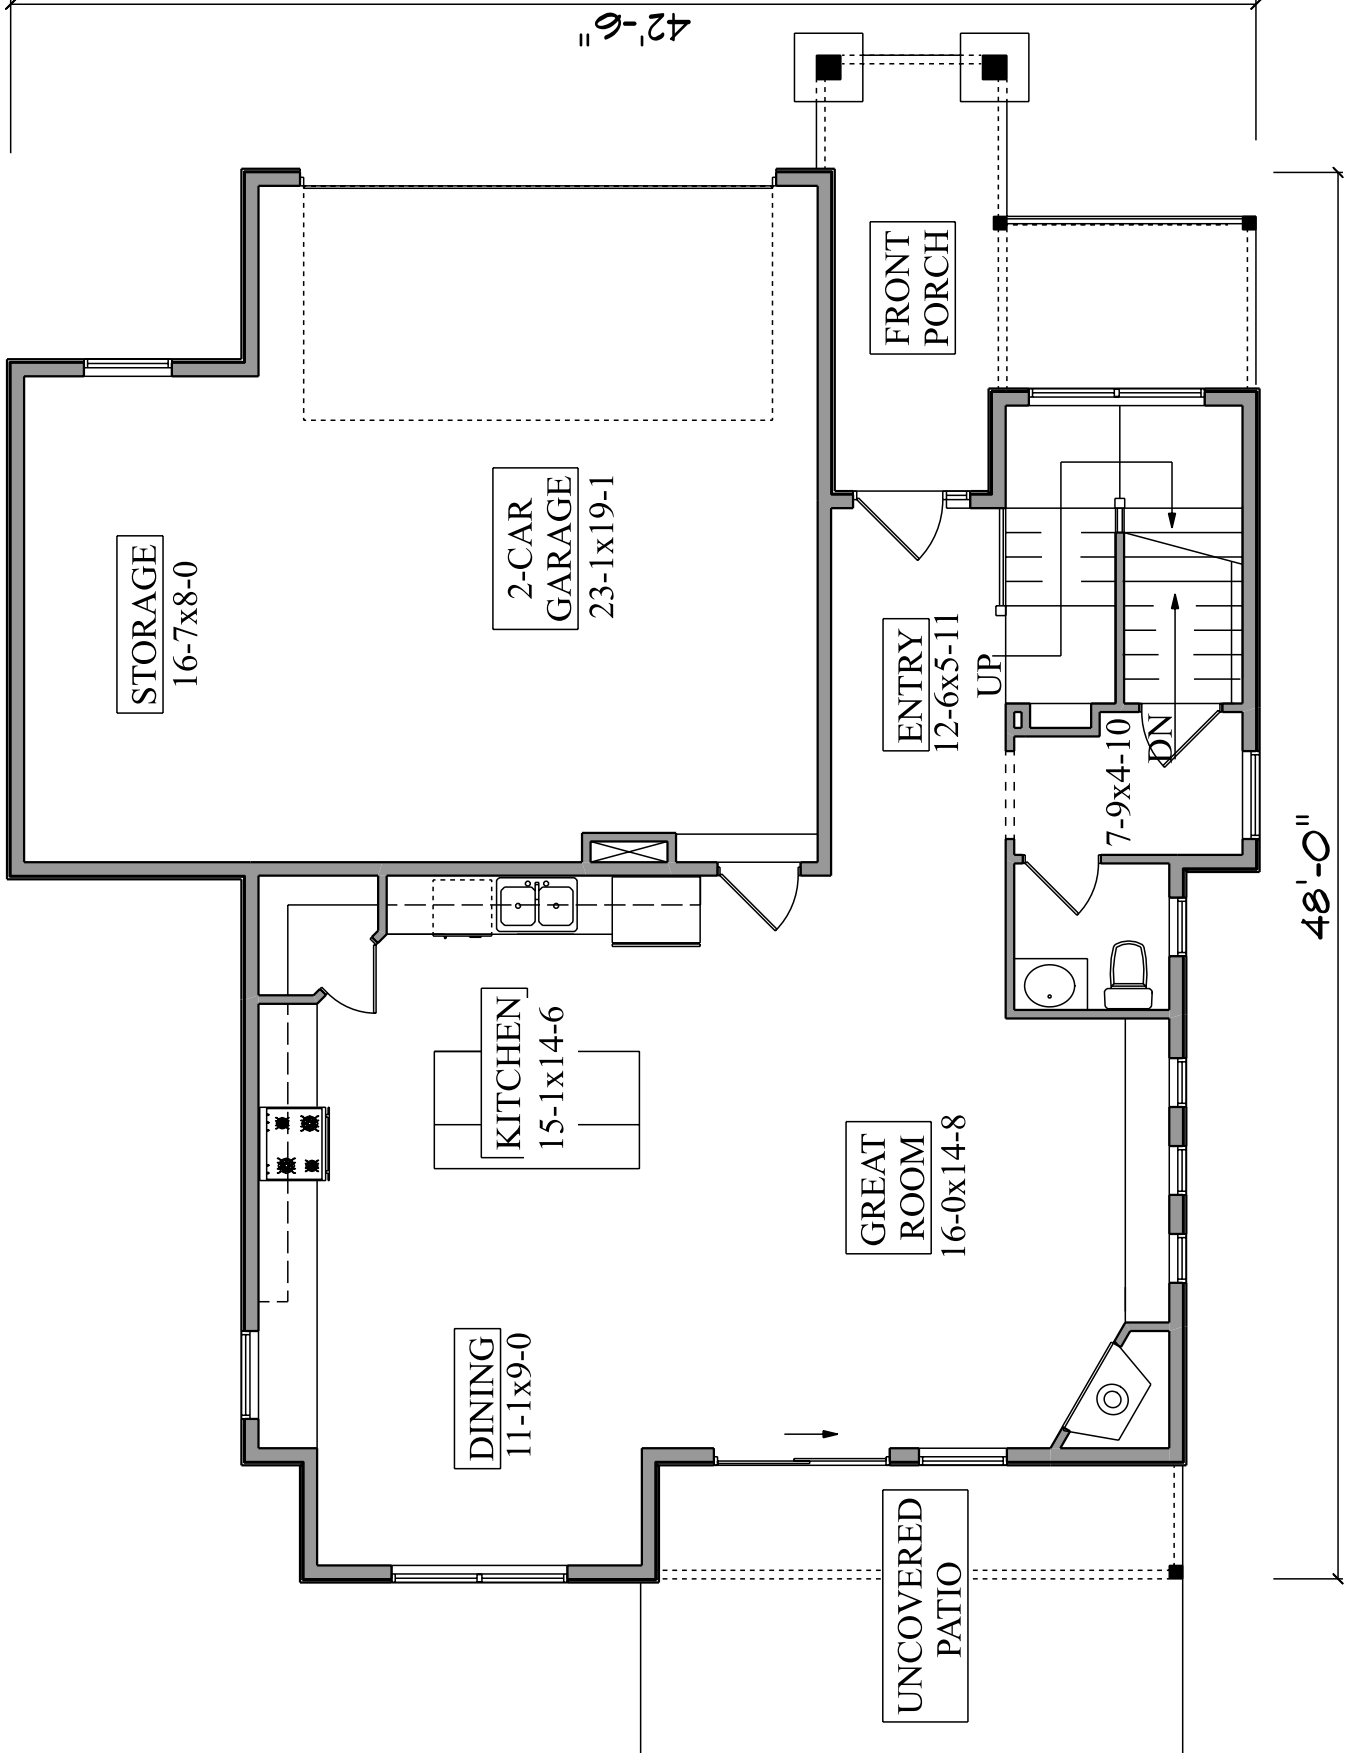

The Knox

HOMES
Community Lifestyle Builders

MAIN FLOOR PLAN
922 FinSqFt

UPPER FLOOR PLAN

1059 FinSqFt

LOWER FLOOR PLAN
735 FinSqFt